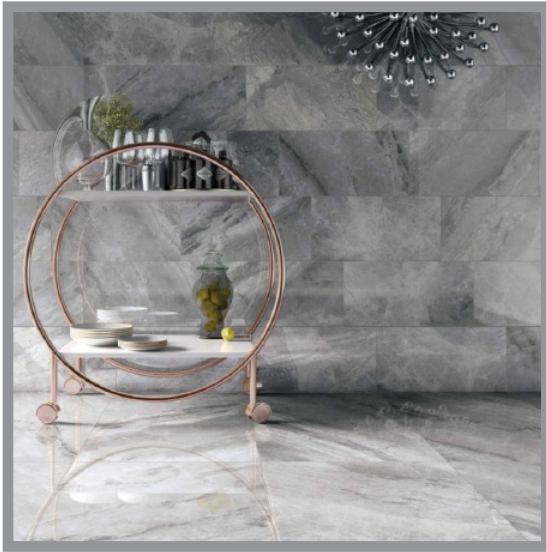

SUPREME

POLISHED RECTIFIED PORCELAIN | 60x120cm (24"x48") | 60x60cm (24"x24")

Want to see the Supreme Brochure? Visit www.saranatile.com

PACKAGING							**INFORMATION MAY CHANGE WITHOUT NOTICE**		
	BOX			PALLET			TECHNICAL		
SIZE	PIECES	SQ.FT	LBS	PIECES	BOXES	SQ.FT	PEI	MOHS	
60x60cm	3	11.62	52.9	96	32	371.84	Beige/Grey/ Ivory/Silver: 3 Charcoal: 2	-	
60x120cm	2	15.49	69.6	64	32	495.68		-	
80x180cm	1	15.5	72.75	30	30	496		-	