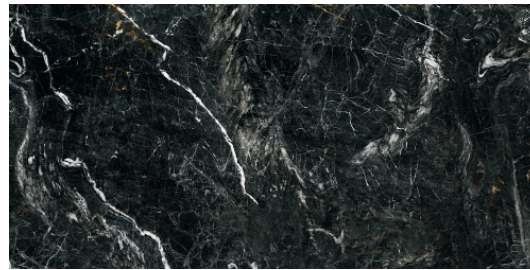

RHAPSODY

POLISHED PORCELAIN | 60x60cm (24"x24") | 60x120cm (23.6"x47.2")
Want to see the Rhapsody Brochure? Visit www.saranatile.com

PACKAGING		**INFORMATION MAY CHANGE WITHOUT NOTICE**						
SIZE	BOX			PALLET			TECHNICAL	
	PIECES	SQ.FT	LBS	PIECES	BOXES	SQ.FT	PEI	MOHS
60x60cm	4	15.5	50.70	160	40	620	-	-
60x120cm	3	23.25	87	90	30	697.5	-	-

RHAPSO - GOLD60
Gold Caravaggio (60x60cm)
\$12.40/Sq.Ft

RHAPSO - DARK60
Dark Wave (60x60cm)
\$12.40/Sq.Ft

RHAPSO - GOLD120
Gold Caravaggio (60x120cm)
\$13.45/Sq.Ft

RHAPSO - DARK120
Dark Wave (60x120cm)
\$13.45/Sq.Ft