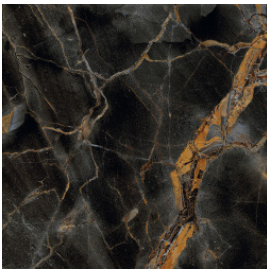

RHAPSODY

POLISHED PORCELAIN | 60x60cm (24"x24") | 60x120cm (23.6"x47.2")
Want to see the Rhapsody Brochure? Visit www.saranatile.com

PACKAGING		**INFORMATION MAY CHANGE WITHOUT NOTICE**						
SIZE	BOX			PALLET			TECHNICAL	
	PIECES	SQ.FT	LBS	PIECES	BOXES	SQ.FT	PEI	MOHS
60x60cm	4	15.5	50.70	160	40	620	-	-
60x120cm	3	23.25	87	90	30	697.5	-	-

RHAPSO - GOLD60
Gold Caravaggio (60x60cm)
\$12.40/Sq.Ft

RHAPSO - DARK60
Dark Wave (60x60cm)
\$12.40/Sq.Ft

RHAPSO - GOLD120
Gold Caravaggio (60x120cm)
\$13.45/Sq.Ft

RHAPSO - DARK120
Dark Wave (60x120cm)
\$13.45/Sq.Ft