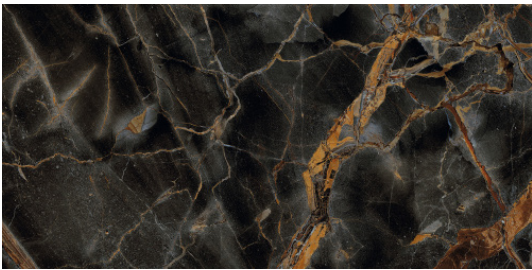

RHAPSODY

POLISHED PORCELAIN | 60x60cm (24"x24") | 60x120cm (23.6"x47.2")
Want to see the Rhapsody Brochure? Visit www.saranatile.com

PACKAGING		**INFORMATION MAY CHANGE WITHOUT NOTICE**						
SIZE	BOX			PALLET			TECHNICAL	
	PIECES	SQ.FT	LBS	PIECES	BOXES	SQ.FT	PEI	MOHS
60x60cm	4	15.5	50.70	160	40	620	-	-
60x120cm	3	23.25	87	90	30	697.5	-	-

RHAPSO - GOLD60
Gold Caravaggio (60x60cm)
\$12.40/Sq.Ft

RHAPSO - DARK60
Dark Wave (60x60cm)
\$12.40/Sq.Ft

RHAPSO - GOLD120
Gold Caravaggio (60x120cm)
\$13.45/Sq.Ft

RHAPSO - DARK120
Dark Wave (60x120cm)
\$13.45/Sq.Ft