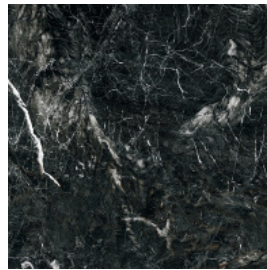

RHAPSODY

POLISHED PORCELAIN | 60x60cm (24"x24") | 60x120cm (23.6"x47.2")
Want to see the Rhapsody Brochure? Visit www.saranatile.com

PACKAGING		**INFORMATION MAY CHANGE WITHOUT NOTICE**						
SIZE	BOX			PALLET			TECHNICAL	
	PIECES	SQ.FT	LBS	PIECES	BOXES	SQ.FT	PEI	MOHS
60x60cm	4	15.5	50.70	160	40	620	-	-
60x120cm	3	23.25	87	90	30	697.5	-	-

RHAPSO - GOLD60
Gold Caravaggio (60x60cm)
\$12.40/Sq.Ft

RHAPSO - DARK60
Dark Wave (60x60cm)
\$12.40/Sq.Ft

RHAPSO - GOLD120
Gold Caravaggio (60x120cm)
\$13.45/Sq.Ft

RHAPSO - DARK120
Dark Wave (60x120cm)
\$13.45/Sq.Ft