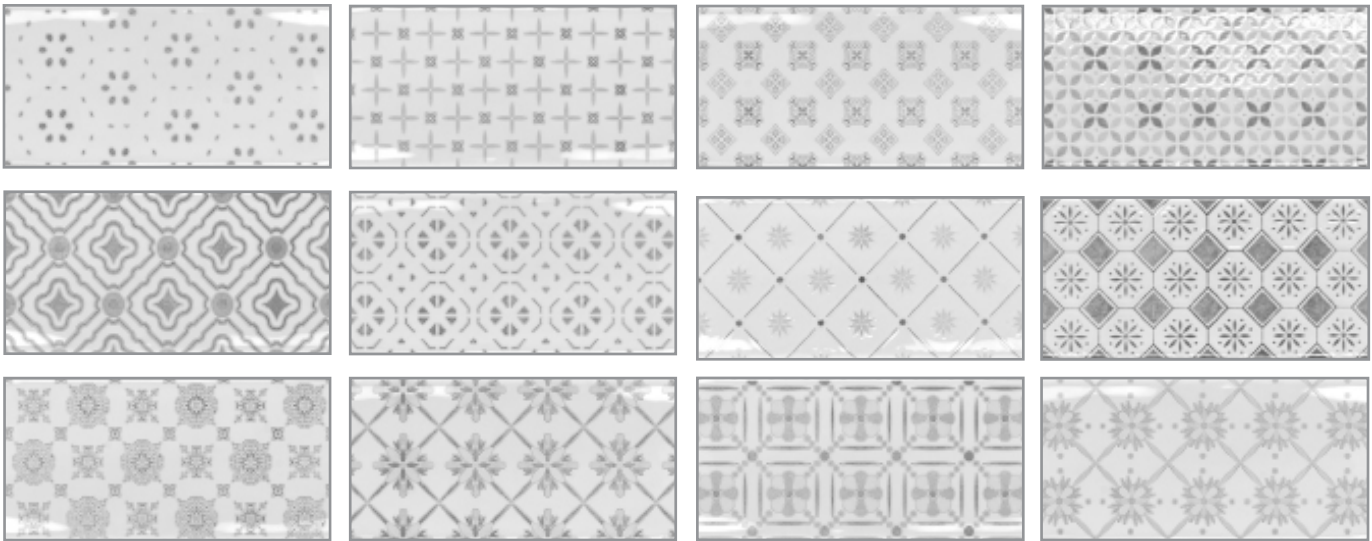

OCEANS 12

Wall | 7.5x15cm (2.9"x5.9")

Want to see the Oceans 12 Brochure? Visit www.saranatile.com

PACKAGING				**INFORMATION MAY CHANGE WITHOUT NOTICE**				
SIZE	BOX			PALLET			TECHNICAL	
	PIECES	SQ.FT	LBS	PIECES	BOXES	SQ.FT	PEI	MOHS
7.5x15cm	88	10.76	12.88	7040	80	860.8	-	-

OCEANS - OCEANWHIT
White Glossy (7.5x15cm)
\$6.69/Sq.Ft

OCEANS - DECORMIX
Decor Black & White Mix
(7.5x15cm)
\$6.85/Sq.Ft

****NOT ALL DECOR PIECES ARE IN EACH BOX. RANDOMLY MIXED****

NOTE: TILE SIZES ARE APPROXIMATE