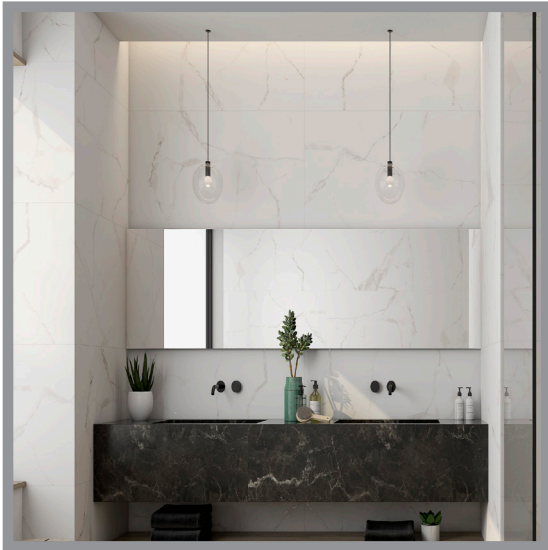

TIZIANO

RECTIFIED PORCELAIN | 60x120cm (23.6"x47.2")

Want to see the Tiziano Brochure? Visit www.saranatile.com

PACKAGING				**INFORMATION MAY CHANGE WITHOUT NOTICE**				
	BOX			PALLET			TECHNICAL	
SIZE	PIECES	SQ.FT	LBS	PIECES	BOXES	SQ.FT	PEI	MOHS
60x120cm	2	15.49	-	64	32	495.68	-	-

TIZIAN - BLANCO60M
Tiziano Blanco (60x120cm) **Matte**
\$7.95/Sq.Ft

NOTE: TILE SIZES ARE APPROXIMATE