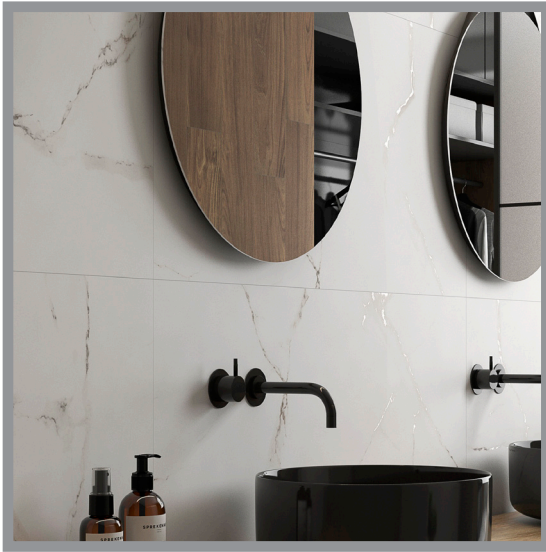

PALATINA ONICE

RECTIFIED PORCELAIN | 30x60cm (11.8"x23.6") | 60x120cm (23.6"x47.2") | 80x80cm (31.49"x31.49")
Want to see the Palatina Onice Brochure? Visit www.saranatile.com

PACKAGING		**INFORMATION MAY CHANGE WITHOUT NOTICE**						
	BOX			PALLET			TECHNICAL	
SIZE	PIECES	SQ.FT	LBS	PIECES	BOXES	SQ.FT	PEI	MOHS
30x60cm	8	15.5	55	480	60	930	-	-
60x120cm	2	15.49	-	64	32	495.68	-	-
80x80cm	2	13.77	-	70	35	481.95	-	-