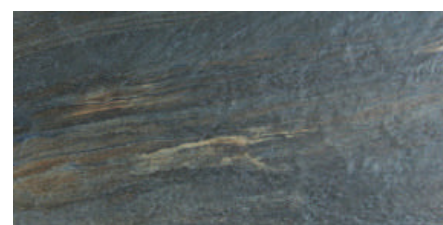

FITCH - CLOUD51
Cloud (51x51cm)
\$5.95/Pc

FITCH - FAWN51
Fawn (51x51cm)
\$5.95/Pc

FITCH - RAINBOW51
Rainbow (51x51cm)
\$5.95/Pc

FITCH - CLOUD31
Cloud (30.8x61.5cm)
\$5.95/Pc

FITCH - FAWN31
Fawn (30.8x61.5cm)
\$5.95/Pc

FITCH - RAINBOW31
Rainbow (30.8x61.5cm)
\$5.95/Pc

FITCH - CLOUD35
Cloud (35.8x35.8cm)
\$4.25/Pc

FITCH - CLOUDMO
Cloud Mosaic
(30.8x30.8cm)
\$24.60/Mcx

FITCH - FAWN35
Fawn (35.8x35.8cm)
\$4.25/Pc

FITCH - FAWNMO
Fawn Mosaic
(30.8x30.8cm)
\$24.60/Mcx