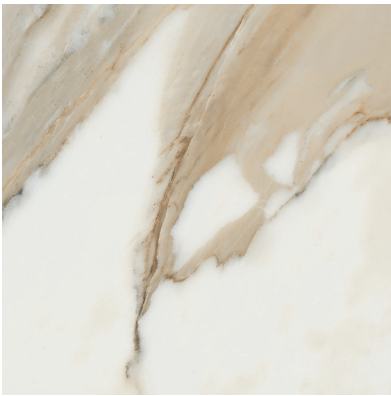

FANAL CALACATTA

PORCELAIN | 60x60cm (24"x 24") | 31.65x90cm (12.4"x35.4")

Want to see the Fanal Calacatta Brochure? Visit www.saranatile.com

PACKAGING			**INFORMATION MAY CHANGE WITHOUT NOTICE**					
	BOX			PALLET			TECHNICAL	
SIZE	PIECES	SQ.FT	LBS	PIECES	BOXES	SQ.FT	PEI	MOHS
60x60cm	3	11.51	48.28	120	40	460.52	4	-
31.65x90cm	4	12.15	43	192	48	583.63	4	-

FANALC - CAL6060
 Calacatta Gold (60x60cm) **Porcelain**
 \$7.95/Sq.Ft

FANALC - CAL3190
 Calacatta Gold (31.65x90cm) **Wall**
 \$7.95/Sq.Ft

FANALC - HEXDECOR
 Calacatta Gold (31.65x90cm) **Wall**
 \$8.95/Sq.Ft