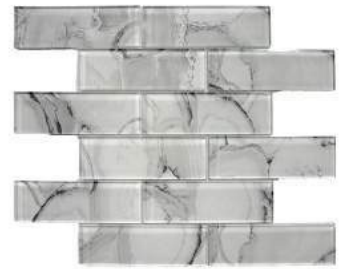

GLASS MOSAIC

GLASS - JLW018
JL-W018-312 (7.5x30cm / 3"x12")
(1 Pc = 0.25 Sq.Ft)
\$4.19/Pc

GLASS - HEXGREY
Grey (30x30cm)
\$23.45/Sheet

GLASS MARBLEIZED

GLASS - MH4822
(30x30cm sheet)
(1Pc = 1Sq.Ft)
\$18.95/Sheet

GLASS - MH4892
(30x30cm sheet)
(1Pc = 1Sq.Ft)
\$18.95/Sheet

GLASS - MH4874
(30x30cm sheet)
(1Pc = 1Sq.Ft)
\$18.95/Sheet

GLASS - MH4811
(30x30cm sheet)
(1Pc = 1Sq.Ft)
\$18.95/Sheet

GLASS - TEXIRRI5
(30x25cm sheet)
(1Pc = 0.83 Sq.Ft)
\$21.25/Sheet

PLEASE NOTE THAT MOSAICS MAY BE EITHER GLASS OR STONE, OR A COMBINATION OF BOTH. NOTE: TILE SIZES ARE APPROXIMATE