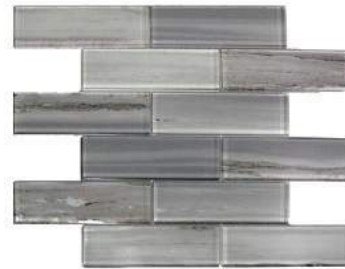

GLASS MOSAIC

GLASS - JLW018
JL-W018-312 (7.5x30cm / 3"x12")
(1 Pc = 0.25 Sq.Ft)
\$4.19/Pc

GLASS - HEXGREY
Grey (30x30cm)
\$23.45/Sheet

GLASS MARBLEIZED

GLASS - MH4822
(30x30cm sheet)
(1Pc = 1Sq.Ft)
\$18.95/Sheet

GLASS - MH4892
(30x30cm sheet)
(1Pc = 1Sq.Ft)
\$18.95/Sheet

GLASS - MH4874
(30x30cm sheet)
(1Pc = 1Sq.Ft)
\$18.95/Sheet

GLASS - MH4811
(30x30cm sheet)
(1Pc = 1Sq.Ft)
\$18.95/Sheet

GLASS - TEXIRRI5
(30x25cm sheet)
(1Pc = 0.83 Sq.Ft)
\$21.25/Sheet

PLEASE NOTE THAT MOSAICS MAY BE EITHER GLASS OR STONE, OR A COMBINATION OF BOTH. NOTE: TILE SIZES ARE APPROXIMATE