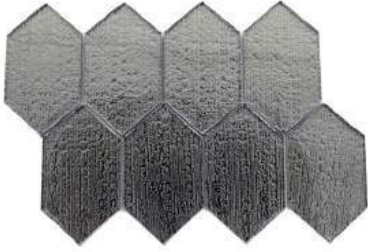

GLASS ALEXANDER METALLIC

GLASS - AD100839
Metallic AD100839
1 Pc = 0.75 Sq.Ft Approx
(22.86x30.48cm)
\$22.25/Sheet

GLASS - AD100844
Metallic AD100844
1 Pc = 0.25 Sq.Ft Approx
(7.6x29.84cm)
\$4.70/Pc

GLASS - 113C-13
Metallic HS0113C-13
1Sq.ft = 7.5 Pc Approx
(6x20cm)
\$2.26/Pc

GLASS - 113C-15
Metallic HS0113C-15
1Sq.ft = 7.5 Pc Approx
(6x20cm)
\$2.26/Pc

GLASS ALEXANDER GLOSSY

GLASS - SW6239
Glossy SW6239
1Sq.ft = 7.5 Pc Approx
(6x20cm)
\$2.08/Pc

GLASS - SW6255
Glossy SW6255
1Sq.ft = 7.5 Pc Approx
(6x20cm)
\$1.94/Pc

GLASS - 4004-4B
Glossy 4004-4B
1Sq.ft = 7.5 Pc Approx
(6x20cm)
\$1.94/Pc

GLASS - SW7075
Glossy SW7075
1Sq.ft = 7.5 Pc Approx
(6x20cm)
\$1.94/Pc

GLASS ALEXANDER BEVELED

GLASS - HS163C-22
Beveled & Mirror HS163C-22
1Sq.ft = 7.5 Pc Approx
(6x20cm)
\$3.29/Pc

GLASS - 163C-24
Beveled & Mirror HS0163C-24
1Sq.ft = 7.5 Pc Approx
(6x20cm)
\$3.29/Pc

GLASS - 163C-26
Beveled & Mirror HS0163C-26
1Sq.ft = 7.5 Pc Approx
(6x20cm)
\$3.29/Pc

PLEASE NOTE THAT MOSAICS MAY BE EITHER GLASS OR STONE, OR A COMBINATION OF BOTH. NOTE: TILE SIZES ARE APPROXIMATE