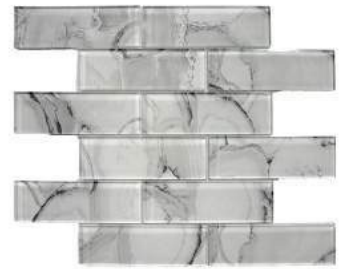

# GLASS MOSAIC

**GLASS - JLW018**  
JL-W018-312 (7.5x30cm / 3"x12")  
(1 Pc = 0.25 Sq.Ft)  
\$4.19/Pc

**GLASS - HEXGREY**  
Grey (30x30cm)  
\$23.45/Sheet

# GLASS MARBLEIZED

**GLASS - MH4822**  
(30x30cm sheet)  
(1Pc = 1Sq.Ft)  
\$18.95/Sheet

**GLASS - MH4892**  
(30x30cm sheet)  
(1Pc = 1Sq.Ft)  
\$18.95/Sheet

**GLASS - MH4874**  
(30x30cm sheet)  
(1Pc = 1Sq.Ft)  
\$18.95/Sheet