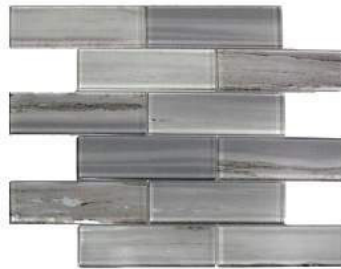

# GLASS MOSAIC

**GLASS - JLW018**  
JL-W018-312 (7.5x30cm / 3"x12")  
(1 Pc = 0.25 Sq.Ft)  
\$4.19/Pc

**GLASS - HEXGREY**  
Grey (30x30cm)  
\$23.45/Sheet

# GLASS MARBLEIZED

**GLASS - MH4822**  
(30x30cm sheet)  
(1Pc = 1Sq.Ft)  
\$18.95/Sheet

**GLASS - MH4892**  
(30x30cm sheet)  
(1Pc = 1Sq.Ft)  
\$18.95/Sheet

**GLASS - MH4874**  
(30x30cm sheet)  
(1Pc = 1Sq.Ft)  
\$18.95/Sheet