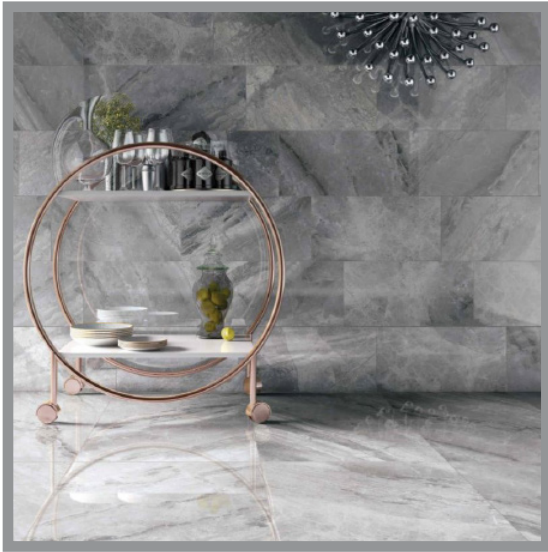

SUPREME

POLISHED RECTIFIED PORCELAIN | 60x120cm (24"x48") | 60x60cm (24"x24")

Want to see the Supreme Brochure? Visit www.saranatile.com

PACKAGING							**INFORMATION MAY CHANGE WITHOUT NOTICE**		
	BOX			PALLET			TECHNICAL		
SIZE	PIECES	SQ.FT	LBS	PIECES	BOXES	SQ.FT	PEI	MOHS	
60x60cm	3	11.62	52.9	96	32	371.84	Beige/Grey/ Ivory/Silver: 3 Charcoal: 2	-	
60x120cm	2	15.49	69.6	64	32	495.68		-	
80x180cm	1	15.5	72.75	30	30	496		-	