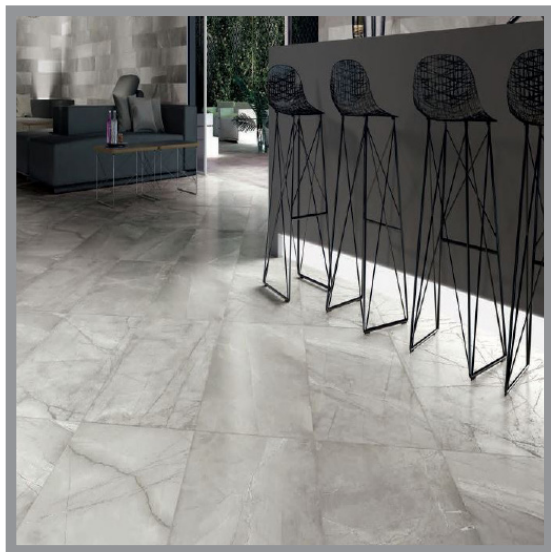

QUINTESSENZA

POLI PORCELAINE RECTIFIE 30x60cm (11.8"x23.6") 60x60cm (23.6"x23.6") 60x120 (23.6"x47.2") 7.4x30cm(2.9"x11.8")
Si vous voulez voir cette page Quintessenza ? Visiter www.saranatile.com

E M B A L L A G E **INFORMATIONS PEUVENT CHANGER SANS PRÉAVIS**								
GRANDEUR	BOÎTES			PALLETTE			TECHNIQUE	
	MCX	P/C	LBS	MCX	BOITES	P/C	PEI	MOHS
30x60cm	6	11.62	52.69	240	40	465	-	-
60x60cm	3	11.62	52.9	96	32	372	-	-
60x120cm	2	15.49	71.36	64	32	495.68	-	-
7.4x30cm	30	7.32	33.07	1260	42	305.16	-	-