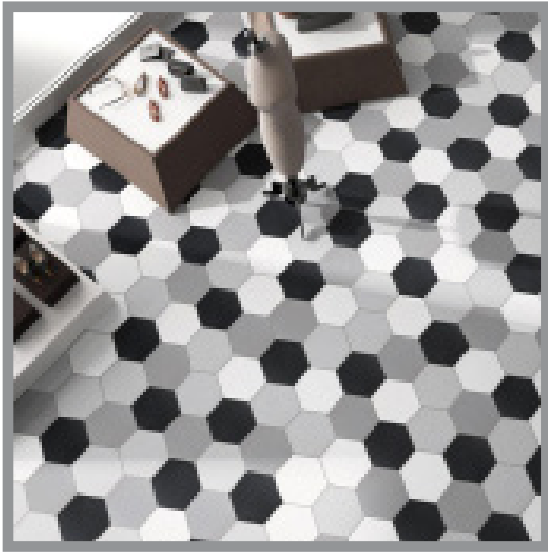

# HEX

PORCELAIN | 25x25cm (9.8"x9.8")

Want to see the Hex Brochure? Visit [www.saranatile.com](http://www.saranatile.com)

PACKAGING				**INFORMATION MAY CHANGE WITHOUT NOTICE**				
	BOX			PALLET			TECHNICAL	
SIZE	PIECES	SQ.FT	LBS	PIECES	BOXES	SQ.FT	PEI	MOHS
25x25cm	25	11.19	52.9	1200	48	537	Silver/GreyCotton: 4 Black: 3	6

**HEX - GREY**  
Grey (25x25cm)  
\$6.95/Sq.Ft | \$3.11/Pc

**HEX - BLACK**  
Black (25x25cm)  
\$6.95/Sq.Ft | \$3.11/Pc

**HEX - WHITE**  
White (25x25cm)  
\$6.95/Sq.Ft | \$3.11/Pc

**HEX - SILVER**  
Silver (25x25cm)  
\$6.95/Sq.Ft | \$3.11/Pc