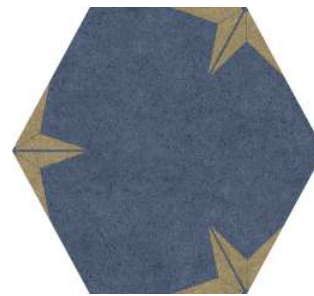

HEX STELLA

PORCELAIN | 22x25cm (8.66"x 9.84")

Want to see the Hex Stella Brochure? Visit www.saranatile.com

PACKAGING				**INFORMATION MAY CHANGE WITHOUT NOTICE**				
SIZE	BOX			PALLET			TECHNICAL	
	PIECES	SQ.FT	LBS	PIECES	BOXES	SQ.FT	PEI	MOHS
22x25cm	25	11.19	52.9	1200	48	537.12	-	-
22x25cm	25	11.19	52.9	1300	52	581.88	-	-

HEXSTE - AZUL
Azul (22x25cm)
\$6.95/Sq.Ft | \$3.11/Pc

HEXSTE - DAY
Day (22x25cm)
\$6.95/Sq.Ft | \$3.11/Pc

HEXSTE - GOLD
Gold (22x25cm)
\$6.95/Sq.Ft | \$3.11/Pc

HEXSTE - MIST
Mist(22x25cm)
\$6.95/Sq.Ft | \$3.11/Pc

HEXSTE - NERO
Nero(22x25cm)
\$6.95/Sq.Ft | \$3.11/Pc

HEXSTE - NIGHT
Night(22x25cm)
\$6.95/Sq.Ft | \$3.11/Pc

HEXSTE - SILVER
Silver (22x25cm)
\$6.95/Sq.Ft | \$3.11/Pc

NOTE: TILE SIZES ARE APPROXIMATE