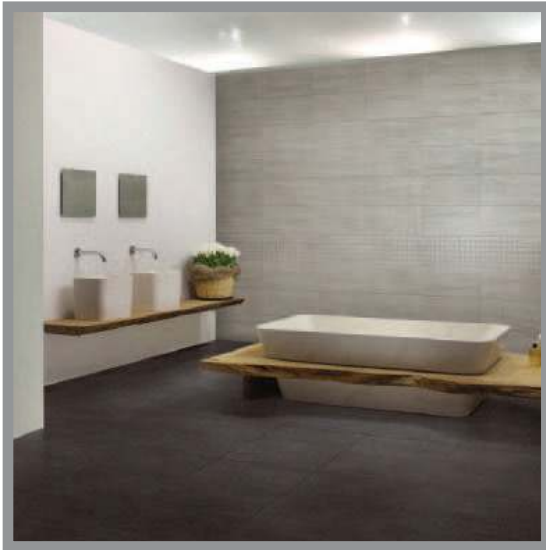

# FUSION

COLOURED BODY PORCELAIN | 30x60.4cm (12"x24")

Want to see the Fusion Brochure? Visit [www.saranatile.com](http://www.saranatile.com)

PACKAGING				**INFORMATION MAY CHANGE WITHOUT NOTICE**					
	BOX			PALLET			TECHNICAL		
SIZE	PIECES	SQ.FT	LBS	PIECES	BOXES	SQ.FT	PEI	MOHS	
30x60.4cm	7	13.67	41.8	280	40	546.8	4	6	

**FUSION - BLACK**  
Black (30x60.4cm)  
\$5.49/Sq.Ft | \$10.72/Pc

**FUSION - GREY**  
Grey (30x60.4cm)  
\$5.49/Sq.Ft | \$10.72/Pc

**FUSION - SMOKE**  
Smoke (30x60.4cm)  
\$5.49/Sq.Ft | \$10.72/Pc

**FUSION - BLACKMOS**  
Black Mosaic  
(30x30cm)  
\$23.95/Sheet