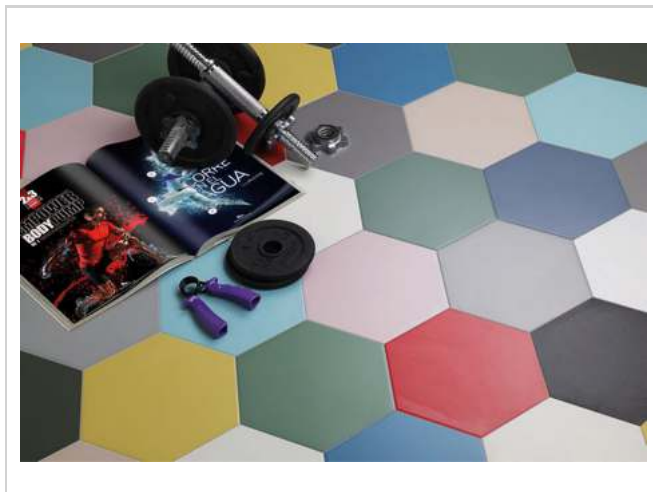

Basic Red Hex 25
22x25 Hexagonal

HEXAGONAL 25X22

Basic Dandelion Hex 25
22x25 Hexagonal

Basic Rose Hex 25
22x25 Hexagonal

BASIC HEX 25

PHOTO GALLERY

PACKING

Size	units/box	m ² /box	kg/box	boxes/pallet	m ² /pallet	kg/pallet
22x25 Hexagonal	25	1.04	24	48	49.92	1166