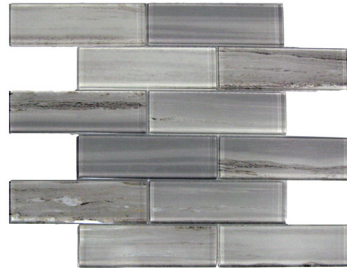

GLASS MARBLEIZED

GLASS - MH4822
(30x30cm sheet)
(1Pc = 1Sq.Ft)
\$17.25/Sheet

GLASS - MH4892
(30x30cm sheet)
(1Pc = 1Sq.Ft)
\$17.25/Sheet

GLASS - MH4874
(30x30cm sheet)
(1Pc = 1Sq.Ft)
\$17.25/Sheet

GLASS - MH4811
(30x30cm sheet)
(1Pc = 1Sq.Ft)
\$17.25/Sheet

GLASS - TEXIRRI5
(30x25cm sheet)
(1Pc = 0.83 Sq.Ft)
\$19.45/Sheet

*** PLEASE NOTE THAT MOSAICS MAY BE EITHER GLASS OR STONE, OR A COMBINATION OF BOTH ***