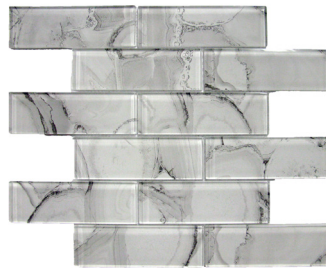

GLASS MARBLEIZED

GLASS - MH4822
(30x30cm sheet)
(1Pc = 1Sq.Ft)
\$17.25/Sheet

GLASS - MH4892
(30x30cm sheet)
(1Pc = 1Sq.Ft)
\$17.25/Sheet

GLASS - MH4874
(30x30cm sheet)
(1Pc = 1Sq.Ft)
\$17.25/Sheet

GLASS - MH4811
(30x30cm sheet)
(1Pc = 1Sq.Ft)
\$17.25/Sheet

GLASS - TEXIRRI5
(30x25cm sheet)
(1Pc = 0.83 Sq.Ft)
\$19.45/Sheet

*** PLEASE NOTE THAT MOSAICS MAY BE EITHER GLASS OR STONE, OR A COMBINATION OF BOTH ***