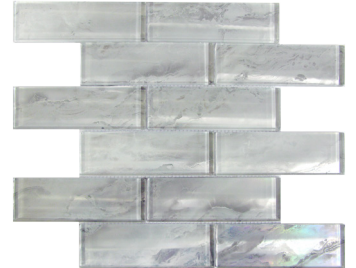

GLASS MARBLEIZED

GLASS - MH4822
(30x30cm sheet)
(1Pc = 1Sq.Ft)
\$17.25/Sheet

GLASS - MH4892
(30x30cm sheet)
(1Pc = 1Sq.Ft)
\$17.25/Sheet

GLASS - MH4874
(30x30cm sheet)
(1Pc = 1Sq.Ft)
\$17.25/Sheet

GLASS - MH4811
(30x30cm sheet)
(1Pc = 1Sq.Ft)
\$17.25/Sheet

GLASS - TEXIRRI5
(30x25cm sheet)
(1Pc = 0.83 Sq.Ft)
\$19.45/Sheet

*** PLEASE NOTE THAT MOSAICS MAY BE EITHER GLASS OR STONE, OR A COMBINATION OF BOTH ***