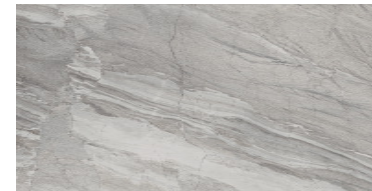

TIVOLI - GREY3060M
Tivoli Grey (30x60cm) *MAT*
$4.45/Pc | $8.61/Mcx