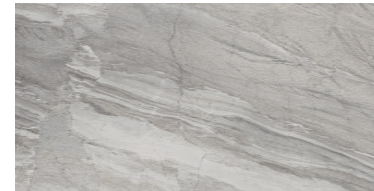

TIVOLI - GREY3060
Tivoli Grey (30x60cm)
$5.99/Sq.Ft | $11.60/Pc