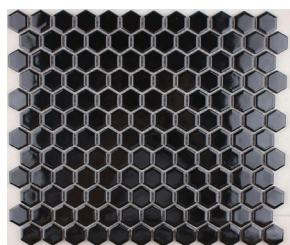

GLS - BIANCO
 Bianco Carrara
 (Multi-Size - 30x30cm Mcx)
 \$24.95/Mcx

HEXAGON/OCTAGON PORCELAINE MOSAÏQUE

MOS - HB054B
 (26x30cm sheet)
 1 Mcx = Approx. 0.85 Pc
 \$6.95/Mcx

MOS - HB055B
 (26x30cm sheet)
 1 Mcx = Approx. 0.85 Pc
 \$6.95/Mcx

MOS - HB679
 (29.5x29.5cm sheet)
 1 Mcx = Approx. 1 Pc
 \$6.95/Mcx

MOS - HB680
 (29.5x29.5cm sheet)
 1 Mcx = Approx. 1 Pc
 \$6.95/Mcx

TUILE DE MOSAÏQUE

95091 - WH2
 Mosaic White - Matte 2"x2"
 (30x30cm Mcx)
 1 Mcx = Approx. 1 Pc
 \$5.24/Mcx

9504 - BO2
 Bone / Almond - Matte
 2"x2"
 (30x30cm Mcx)
 1 Mcx = Approx. 1 Pc
 \$5.24/Mcx