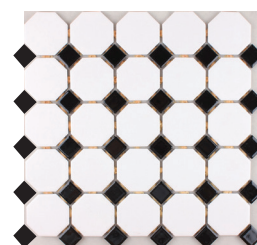

GLS - BIANCO
 Bianco Carrara
 (Multi-Size - 30x30cm Mcx)
 \$24.95/Mcx

HEXAGON/OCTAGON PORCELAINE MOSAÏQUE

MOS - HB054B
 (26x30cm sheet)
 1 Mcx = Approx. 0.85 Pc
 \$6.95/Mcx

MOS - HB055B
 (26x30cm sheet)
 1 Mcx = Approx. 0.85 Pc
 \$6.95/Mcx

MOS - HB679
 (29.5x29.5cm sheet)
 1 Mcx = Approx. 1 Pc
 \$6.95/Mcx

MOS - HB680
 (29.5x29.5cm sheet)
 1 Mcx = Approx. 1 Pc
 \$6.95/Mcx

TUILE DE MOSAÏQUE

95091 - WH2
 Mosaic White - Matte 2"x2"
 (30x30cm Mcx)
 1 Mcx = Approx. 1 Pc
 \$5.24/Mcx

9504 - BO2
 Bone / Almond - Matte
 2"x2"
 (30x30cm Mcx)
 1 Mcx = Approx. 1 Pc
 \$5.24/Mcx