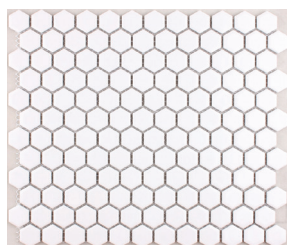

GLS - BIANCO
 Bianco Carrara
 (Multi-Size - 30x30cm Mcx)
 \$24.95/Mcx

HEXAGON/OCTAGON PORCELAINE MOSAÏQUE

MOS - HB054B
 (26x30cm sheet)
 1 Mcx = Approx. 0.85 Pc
 \$6.95/Mcx

MOS - HB055B
 (26x30cm sheet)
 1 Mcx = Approx. 0.85 Pc
 \$6.95/Mcx

MOS - HB679
 (29.5x29.5cm sheet)
 1 Mcx = Approx. 1 Pc
 \$6.95/Mcx

MOS - HB680
 (29.5x29.5cm sheet)
 1 Mcx = Approx. 1 Pc
 \$6.95/Mcx

TUILE DE MOSAÏQUE

95091 - WH2
 Mosaic White - Matte 2"x2"
 (30x30cm Mcx)
 1 Mcx = Approx. 1 Pc
 \$5.24/Mcx

9504 - BO2
 Bone / Almond - Matte
 2"x2"
 (30x30cm Mcx)
 1 Mcx = Approx. 1 Pc
 \$5.24/Mcx