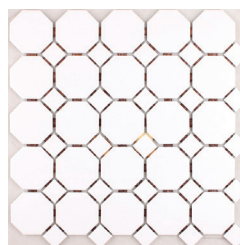

GLS - BIANCO
 Bianco Carrara
 (Multi-Size - 30x30cm Mcx)
 \$24.95/Mcx

HEXAGON/OCTAGON PORCELAINE MOSAÏQUE

MOS - HB054B
 (26x30cm sheet)
 1 Mcx = Approx. 0.85 Pc
 \$6.95/Mcx

MOS - HB055B
 (26x30cm sheet)
 1 Mcx = Approx. 0.85 Pc
 \$6.95/Mcx

MOS - HB679
 (29.5x29.5cm sheet)
 1 Mcx = Approx. 1 Pc
 \$6.95/Mcx

MOS - HB680
 (29.5x29.5cm sheet)
 1 Mcx = Approx. 1 Pc
 \$6.95/Mcx

TUILE DE MOSAÏQUE

95091 - WH2
 Mosaic White - Matte 2"x2"
 (30x30cm Mcx)
 1 Mcx = Approx. 1 Pc
 \$5.24/Mcx

9504 - BO2
 Bone / Almond - Matte
 2"x2"
 (30x30cm Mcx)
 1 Mcx = Approx. 1 Pc
 \$5.24/Mcx